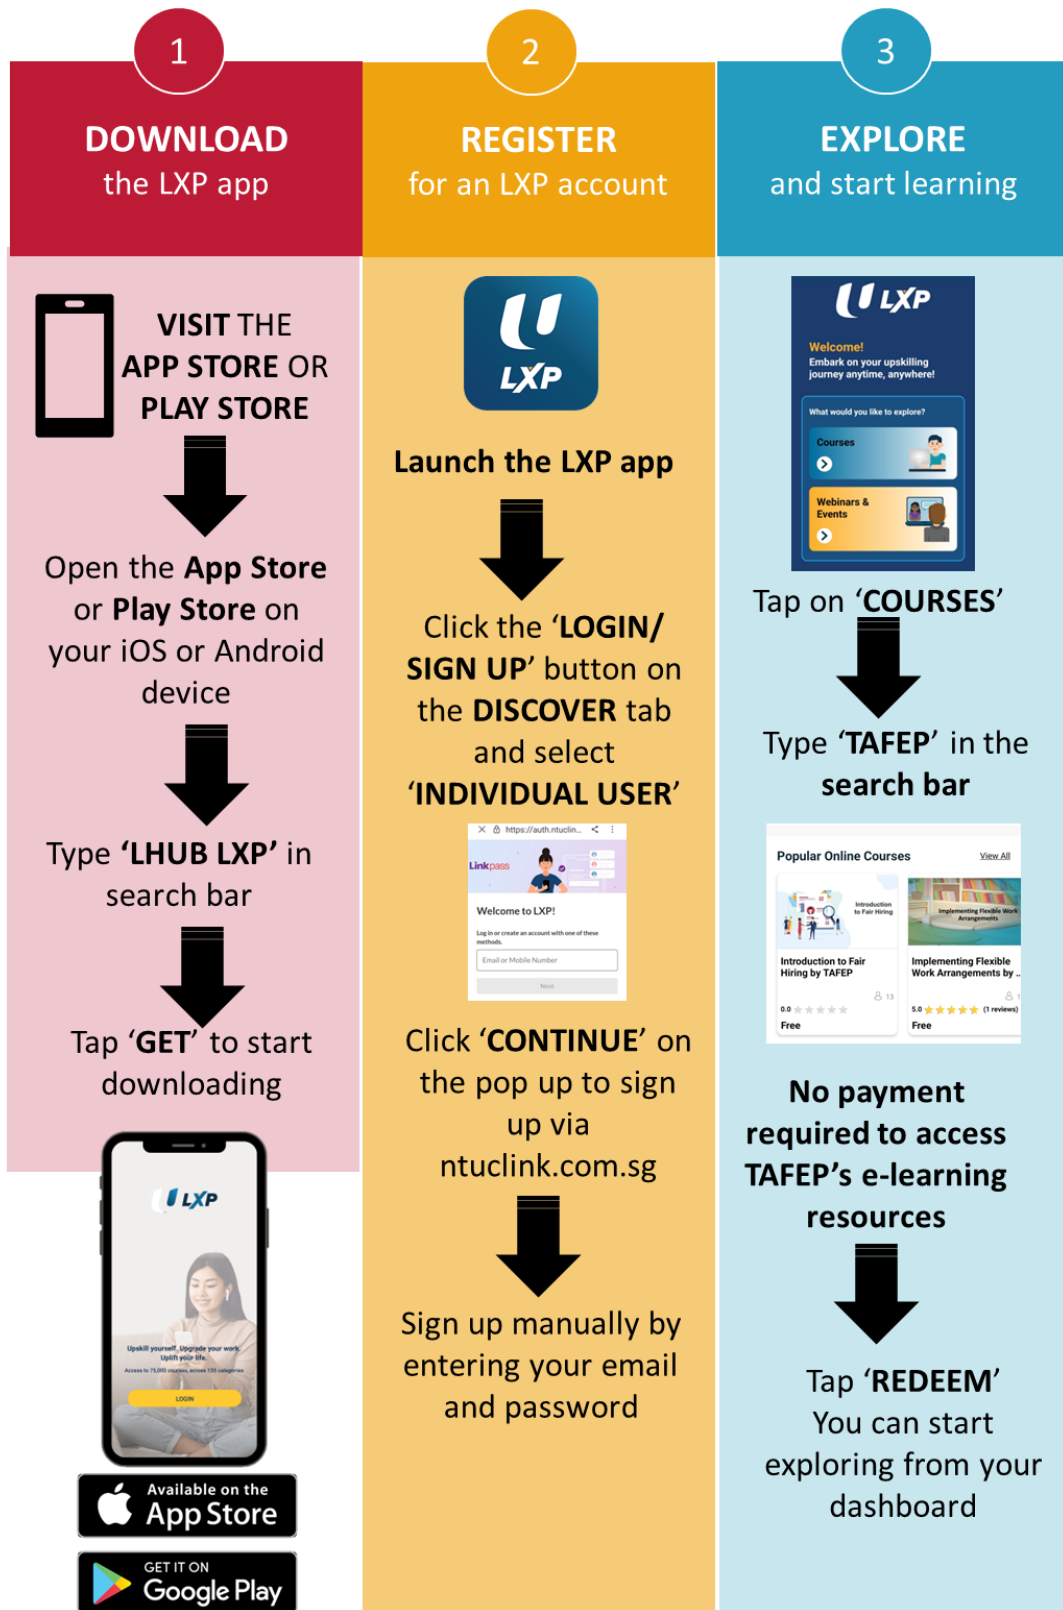

Step by Step Guide to Access TAFEP's e-Learning Resources on NTUC Learninghub's LXP Platform

Two ways to access TAFEP's resources on LHUB LXP Platform

<p>1 Mobile App 'LHUB LXP'</p>  <p>Proceed to Page 2</p>	<p>2 Website https://lhubxp.ntuclearninghub.com/</p>   <p>Proceed to Page 3</p>
---	---

For queries on TAFEP events and training, please email events@tafep.sg

Accessing via Mobile App – ‘LHUB LXP’

Accessing via Website

<https://lhubxp.ntuclearninghub.com/>